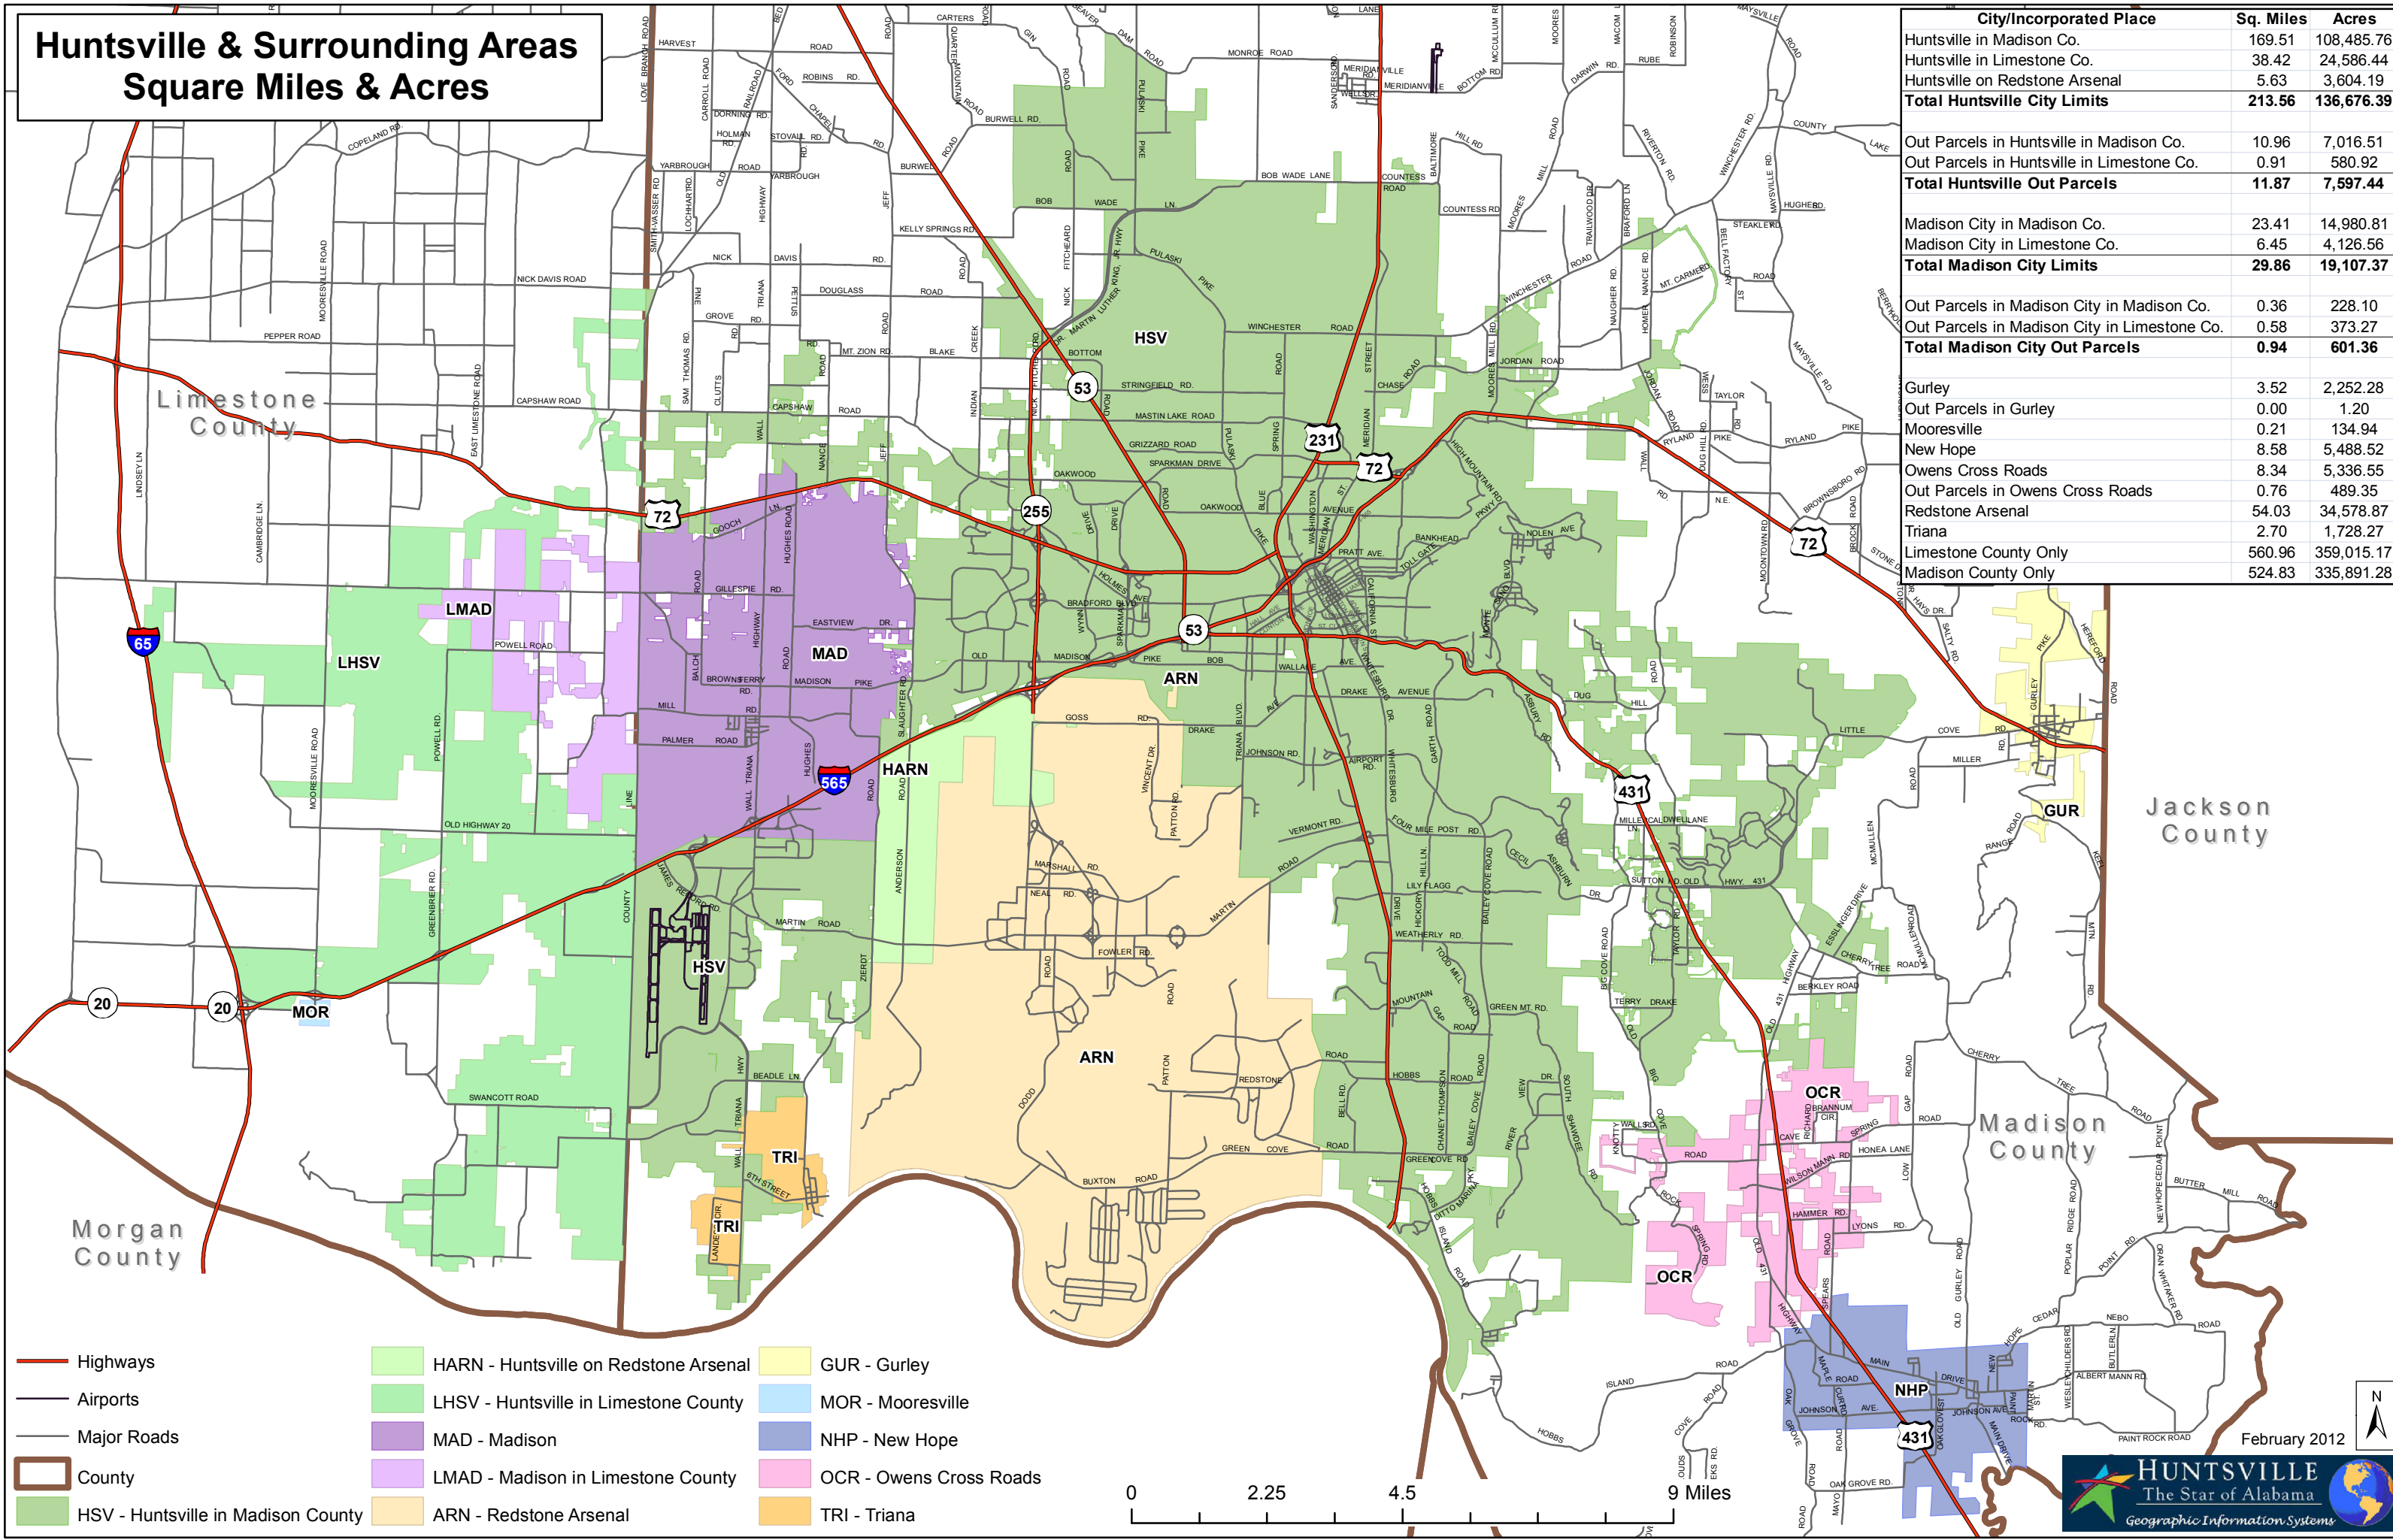

# Huntsville & Surrounding Areas Square Miles & Acres

City/Incorporated Place	Sq. Miles	Acres
Huntsville in Madison Co.	169.51	108,485.76
Huntsville in Limestone Co.	38.42	24,586.44
Huntsville on Redstone Arsenal	5.63	3,604.19
<b>Total Huntsville City Limits</b>	<b>213.56</b>	<b>136,676.39</b>
Out Parcels in Huntsville in Madison Co.	10.96	7,016.51
Out Parcels in Huntsville in Limestone Co.	0.91	580.92
<b>Total Huntsville Out Parcels</b>	<b>11.87</b>	<b>7,597.44</b>
Madison City in Madison Co.	23.41	14,980.81
Madison City in Limestone Co.	6.45	4,126.56
<b>Total Madison City Limits</b>	<b>29.86</b>	<b>19,107.37</b>
Out Parcels in Madison City in Madison Co.	0.36	228.10
Out Parcels in Madison City in Limestone Co.	0.58	373.27
<b>Total Madison City Out Parcels</b>	<b>0.94</b>	<b>601.36</b>
Gurley	3.52	2,252.28
Out Parcels in Gurley	0.00	1.20
Mooresville	0.21	134.94
New Hope	8.58	5,488.52
Owens Cross Roads	8.34	5,336.55
Out Parcels in Owens Cross Roads	0.76	489.35
Redstone Arsenal	54.03	34,578.87
Triana	2.70	1,728.27
Limestone County Only	560.96	359,015.17
Madison County Only	524.83	335,891.28

- Highways
- Airports
- Major Roads
- County
- HSV - Huntsville in Madison County
- LHSV - Huntsville in Limestone County
- MAD - Madison
- LMAD - Madison in Limestone County
- HARN - Huntsville on Redstone Arsenal
- ARN - Redstone Arsenal
- GUR - Gurley
- MOR - Mooresville
- NHP - New Hope
- OCR - Owens Cross Roads
- TRI - Triana