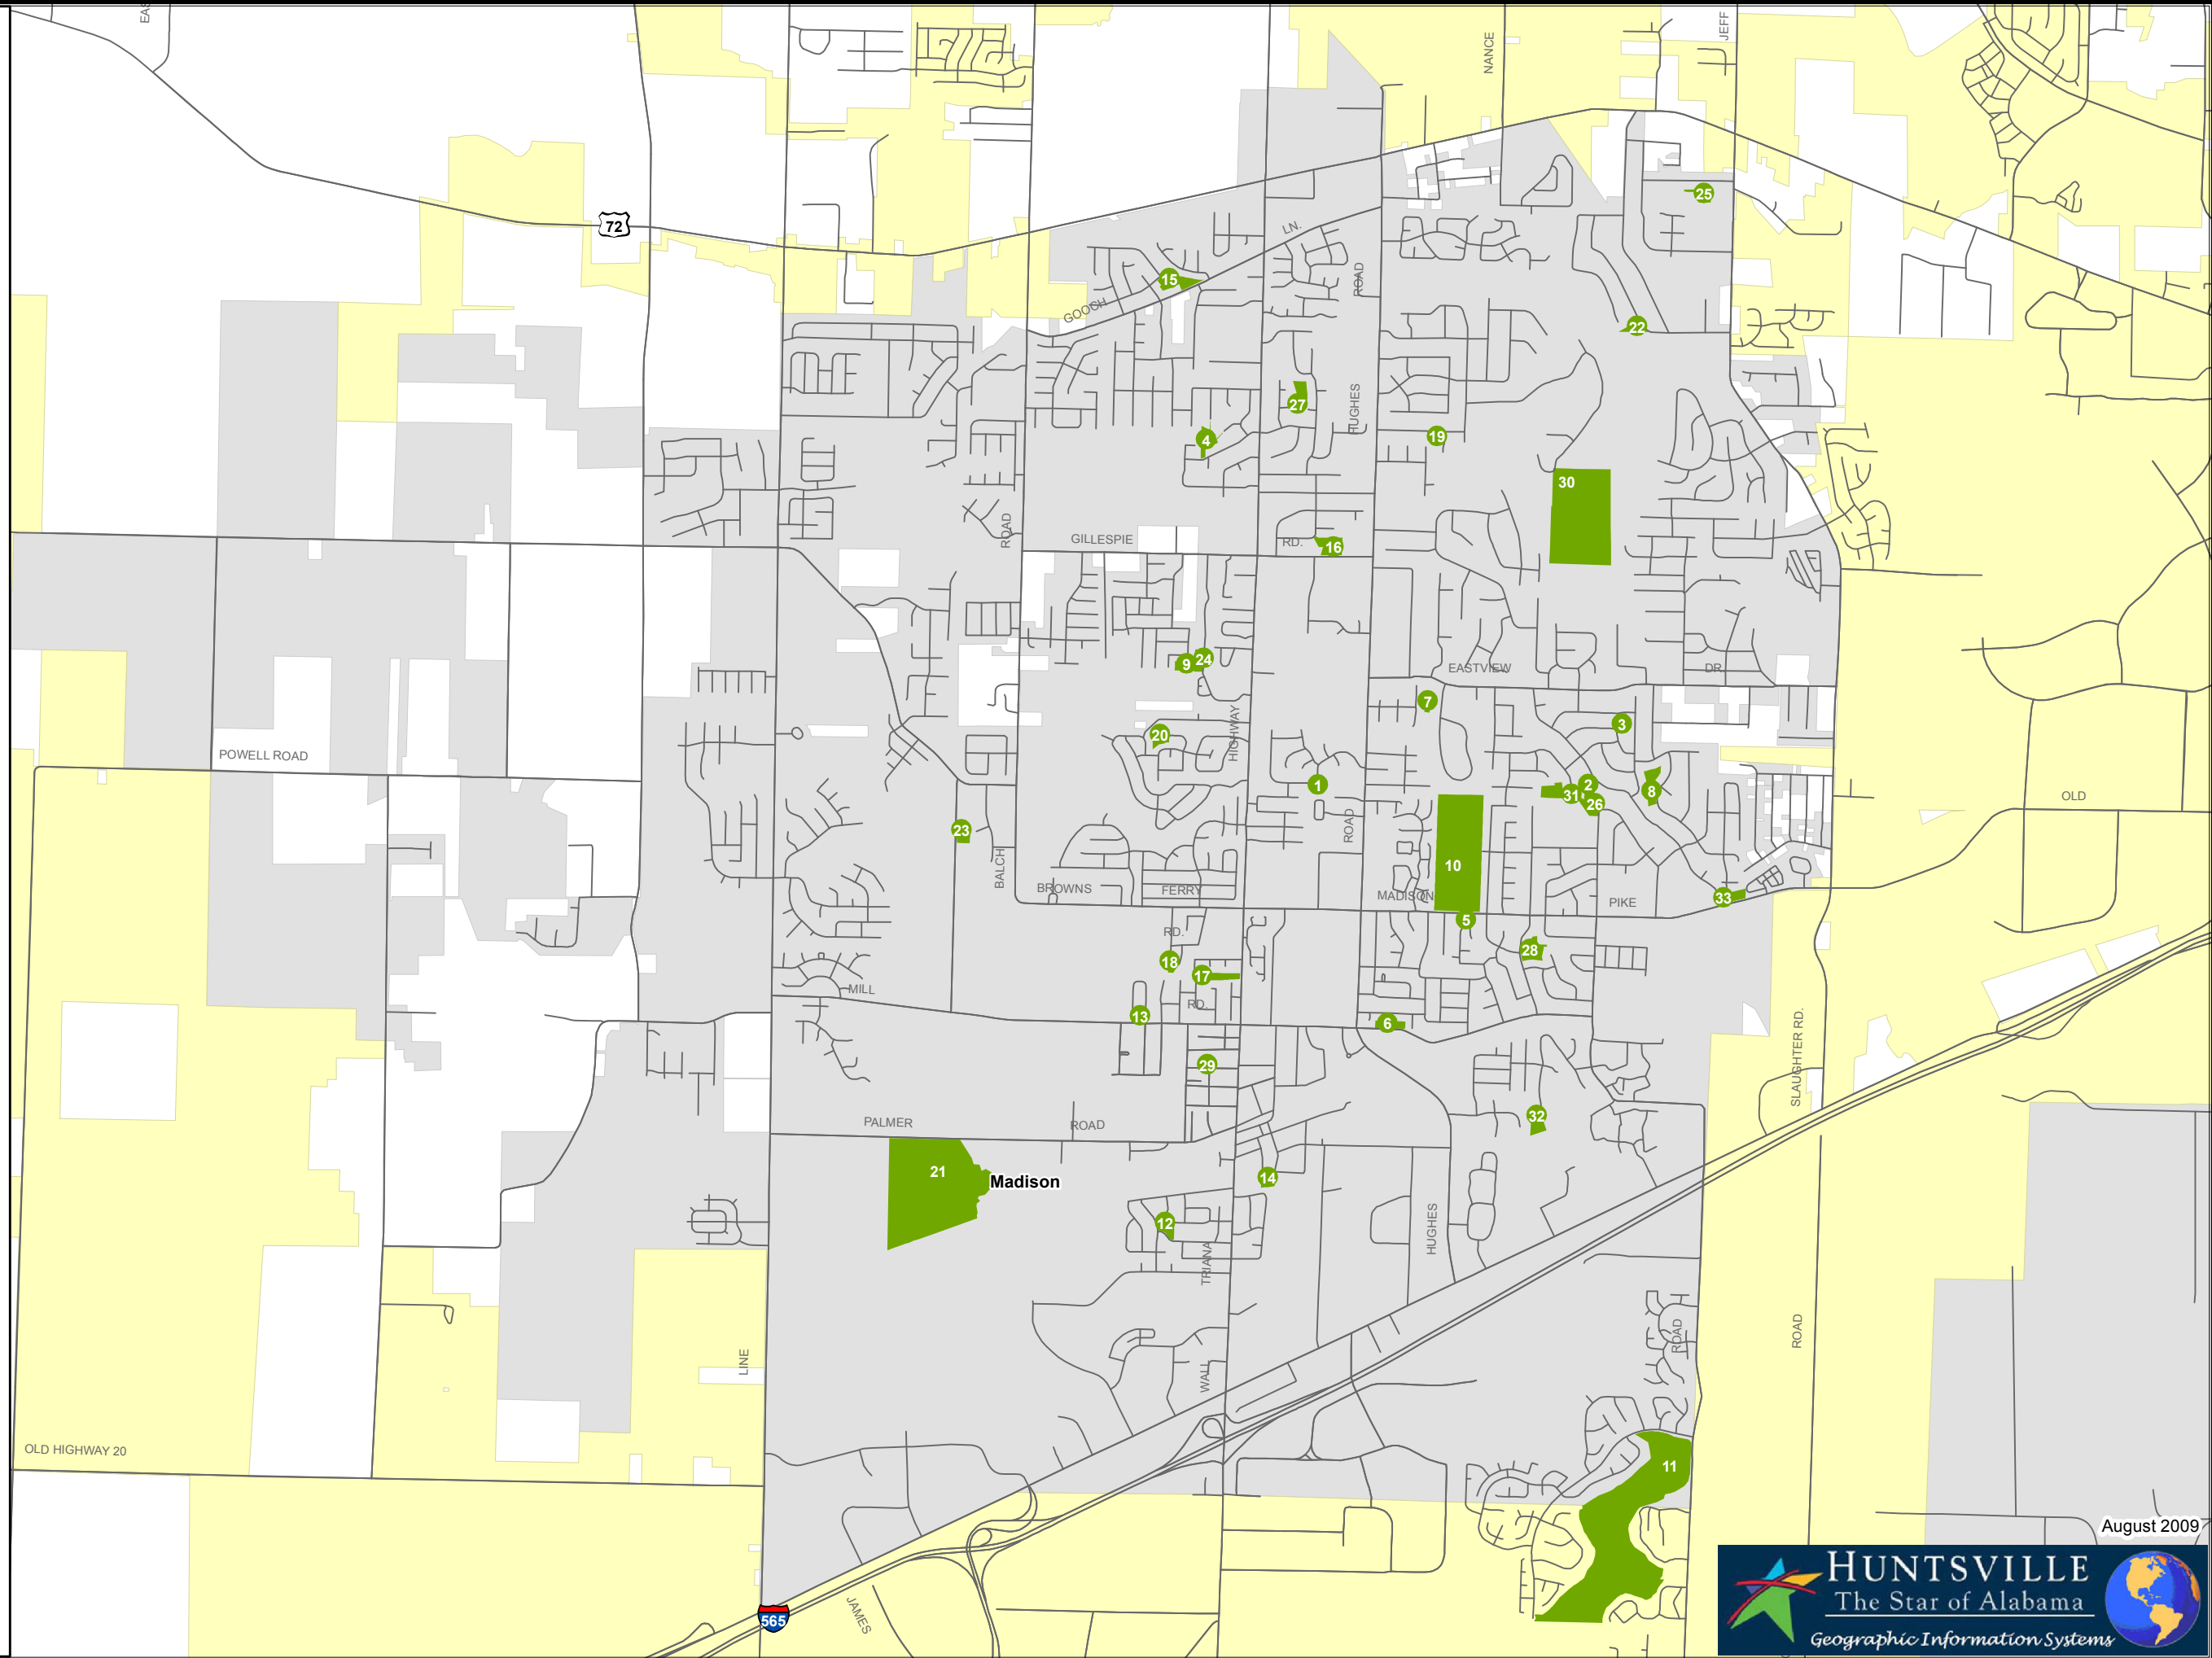

# Madison City Parks

- Major Roads
- Madison City Park
- Huntsville City Limits
- Other Incorporated Areas

ID	Park Name
1	Abbingtion Downs Park
2	Ashley II Park
3	Ashley IV Park
4	Brass Oak Park
5	Cambridge Park
6	Carter Park
7	Cedars Park
8	Chadrick Park
9	Colinwood Park
10	Dublin Park
11	Edgewater Park
12	Fieldcrest Park
13	Governors Park
14	Home Place Park
15	Homestead Park
16	Leathertree Park
17	Madison Point Park
18	Madison Trace Park
19	Mandolin Park
20	Mill Creek Park
21	Palmer Park
22	Rainbow Mountain Park
23	Rickwood Park
24	Rollingwood Park
25	Roy Tate Park
26	Shelton Park
27	Silver Creek Park
28	Stavemill Park
29	Stewart Park
30	Stoneridge Park
31	Sweetbriar Park
32	Westgate Park
33	Woodland Park

0 0.25 0.5 1 Miles

August 2009