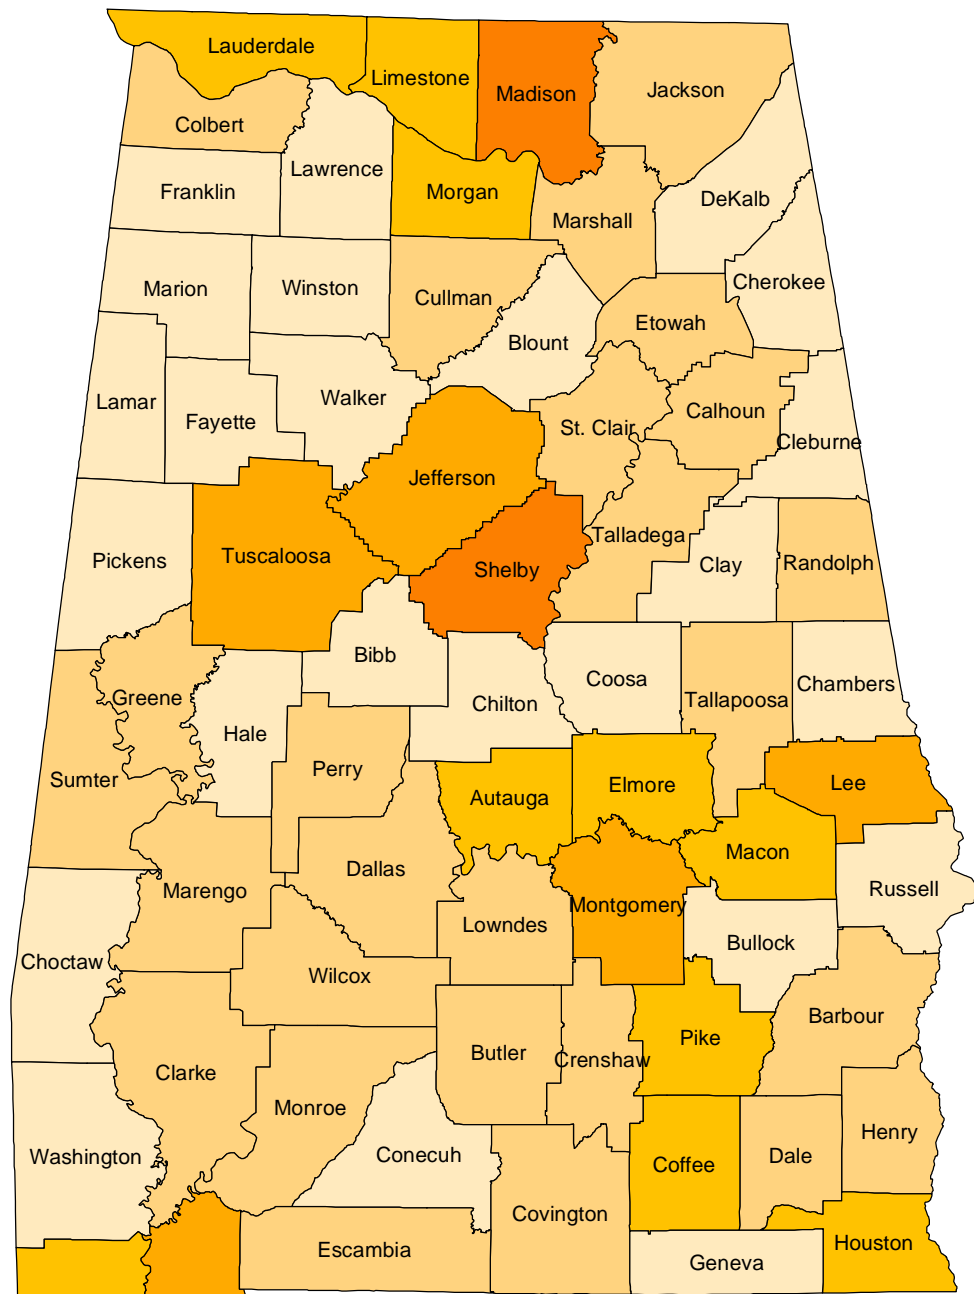

Percent With Higher Education Degree of Population 25 Years and Over by County

Alabama Percent with Higher Education Degree: 19.0

Percent Higher Education

Note: Higher Education Degrees include Bachelor's, Master's, Professional, and Doctorate Degrees.

Source: 2000 Census SF3 Data, U.S. Census Bureau
 Date Created: March 2003
 Created By: City of Huntsville, Planning Division,
 Geographic Information Systems (GIS)

Alabama Counties