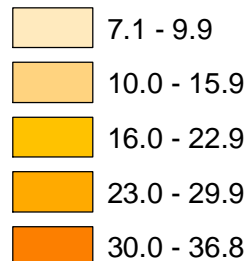

Percent With Higher Education Degree of Population 25 Years and Over by County

Alabama Percent with Higher Education Degree: 19.0

Percent Higher Education

Note: Higher Education Degrees include Bachelor's, Master's, Professional, and Doctorate Degrees.