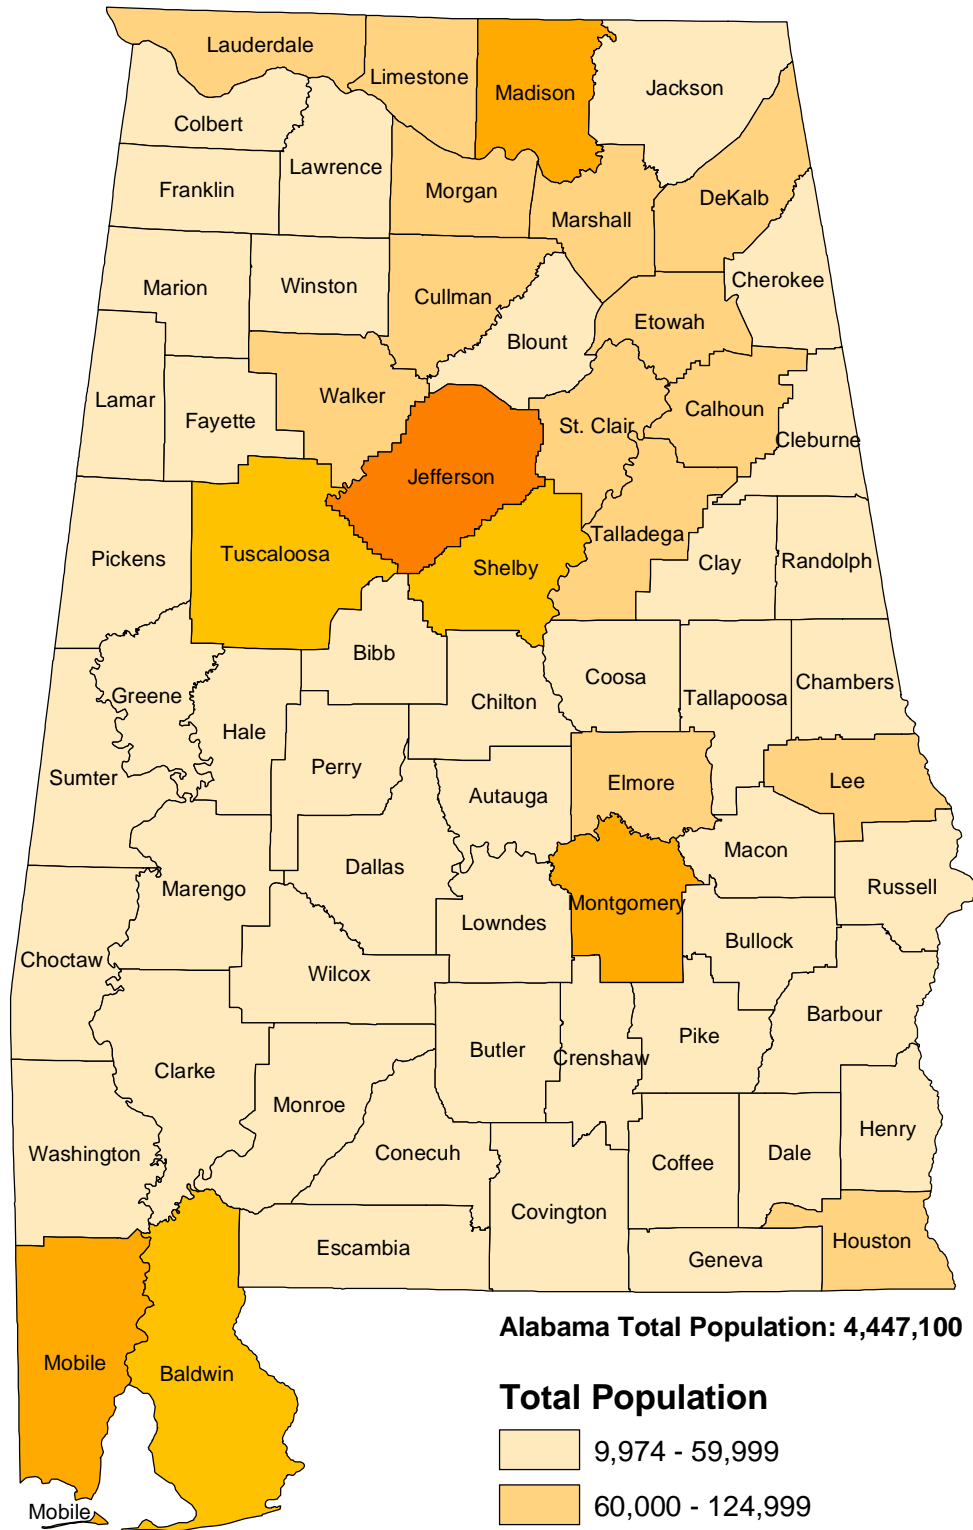

Alabama 2000 Total Population by County

Alabama Counties

Source: 2000 Census SF1 Data, U.S. Census Bureau
 Date Created: March 2003
 Created By: City of Huntsville, Planning Division,
 Geographic Information Systems (GIS)

Note: There were no data values between 399,843 and 662,047.