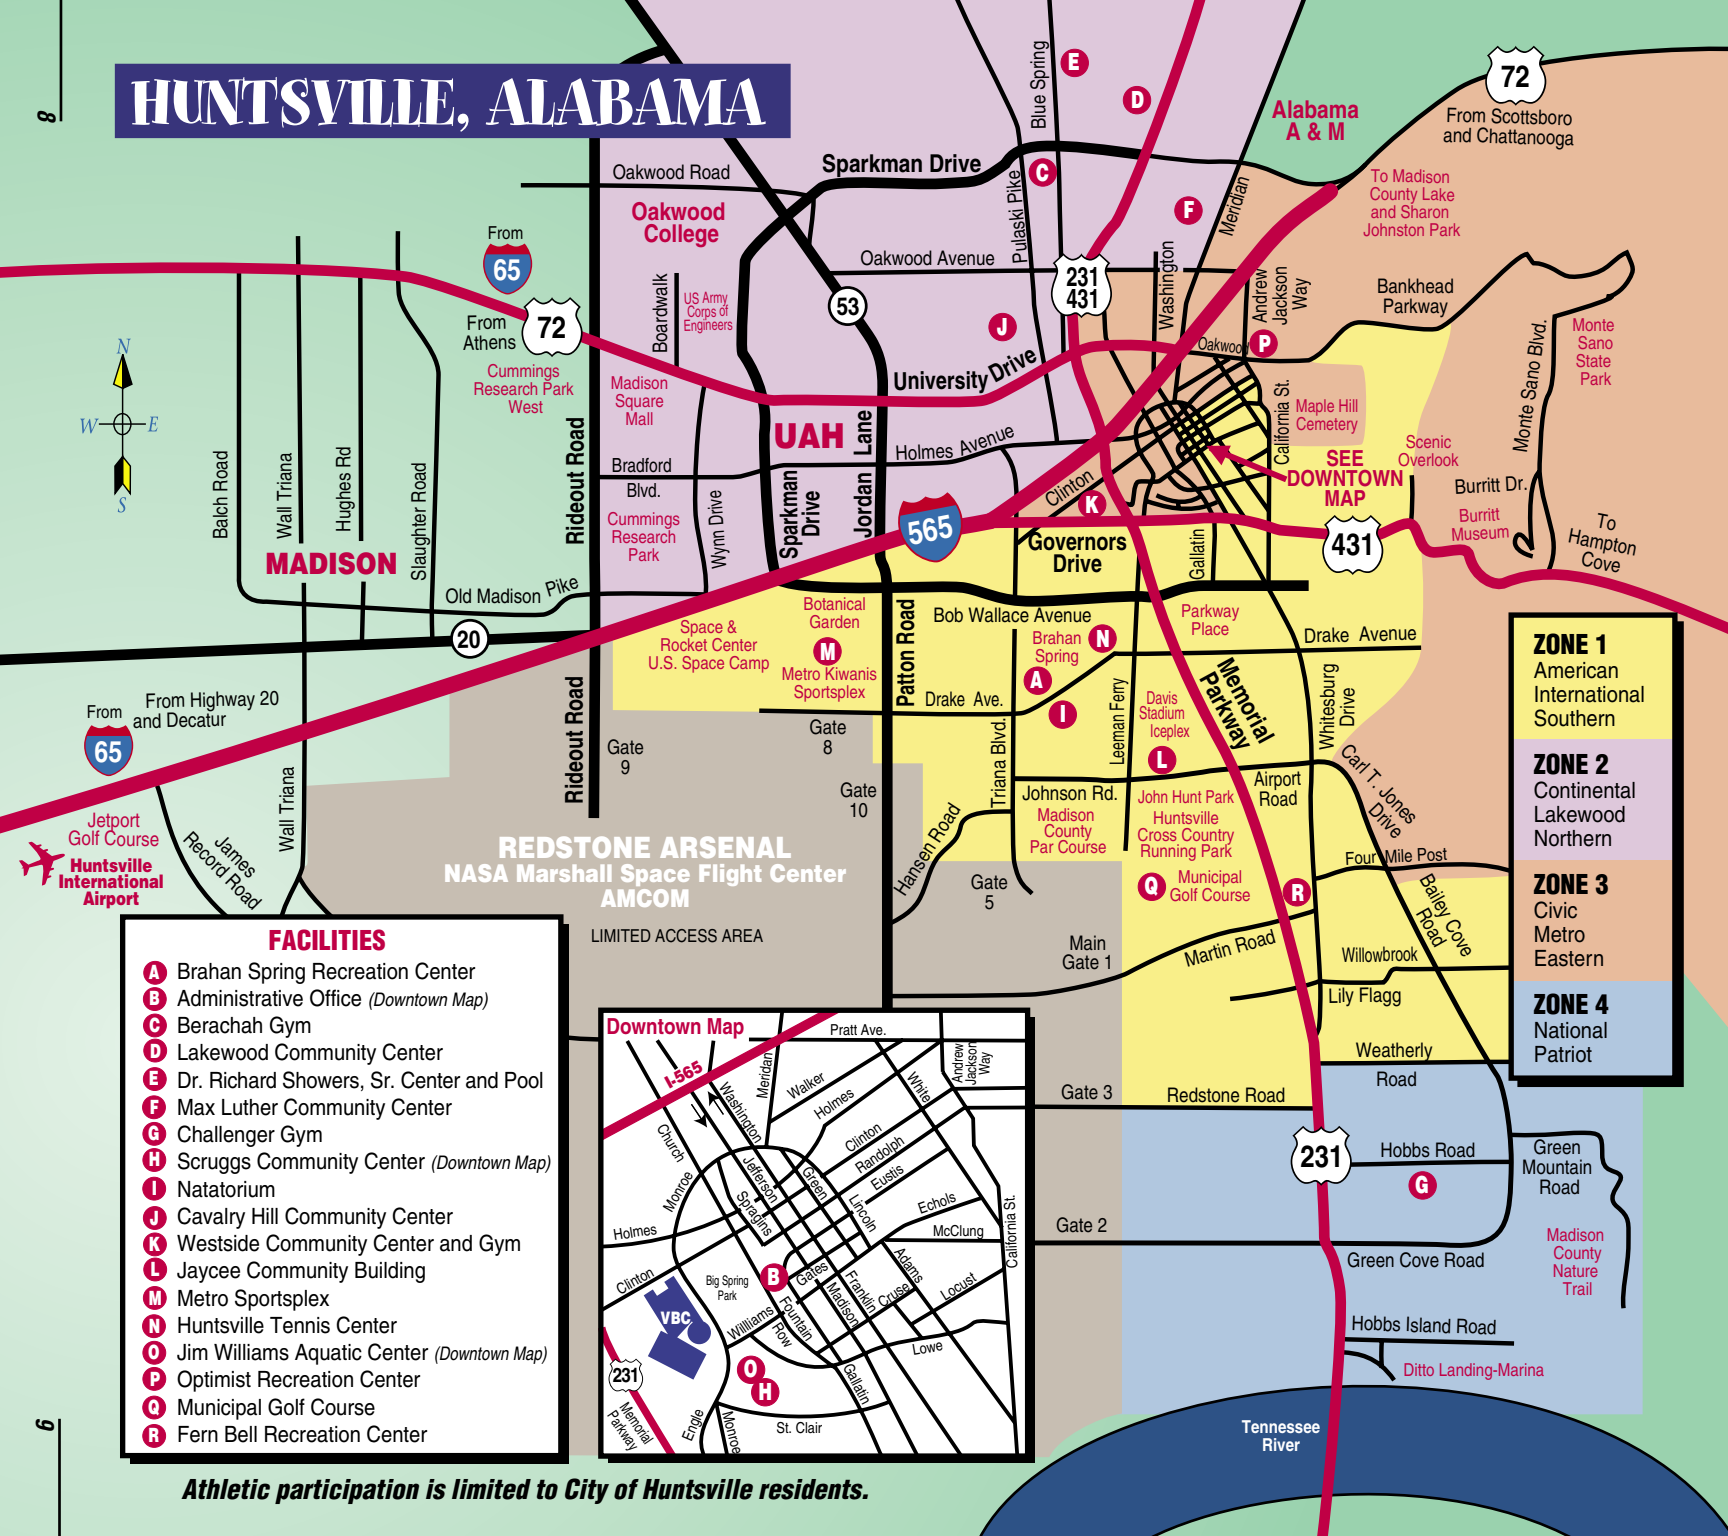

HUNTSVILLE, ALABAMA

MADISON

REDSTONE ARSENAL
NASA Marshall Space Flight Center
AMCOM

LIMITED ACCESS AREA

- FACILITIES**
- A** Brahan Spring Recreation Center
 - B** Administrative Office (*Downtown Map*)
 - C** Berachah Gym
 - D** Lakewood Community Center
 - E** Dr. Richard Showers, Sr. Center and Pool
 - F** Max Luther Community Center
 - G** Challenger Gym
 - H** Scruggs Community Center (*Downtown Map*)
 - I** Natatorium
 - J** Cavalry Hill Community Center
 - K** Westside Community Center and Gym
 - L** Jaycee Community Building
 - M** Metro Sportsplex
 - N** Huntsville Tennis Center
 - O** Jim Williams Aquatic Center (*Downtown Map*)
 - P** Optimist Recreation Center
 - Q** Municipal Golf Course
 - R** Fern Bell Recreation Center

- ZONE 1**
American International Southern
- ZONE 2**
Continental Lakewood Northern
- ZONE 3**
Civic Metro Eastern
- ZONE 4**
National Patriot

Athletic participation is limited to City of Huntsville residents.